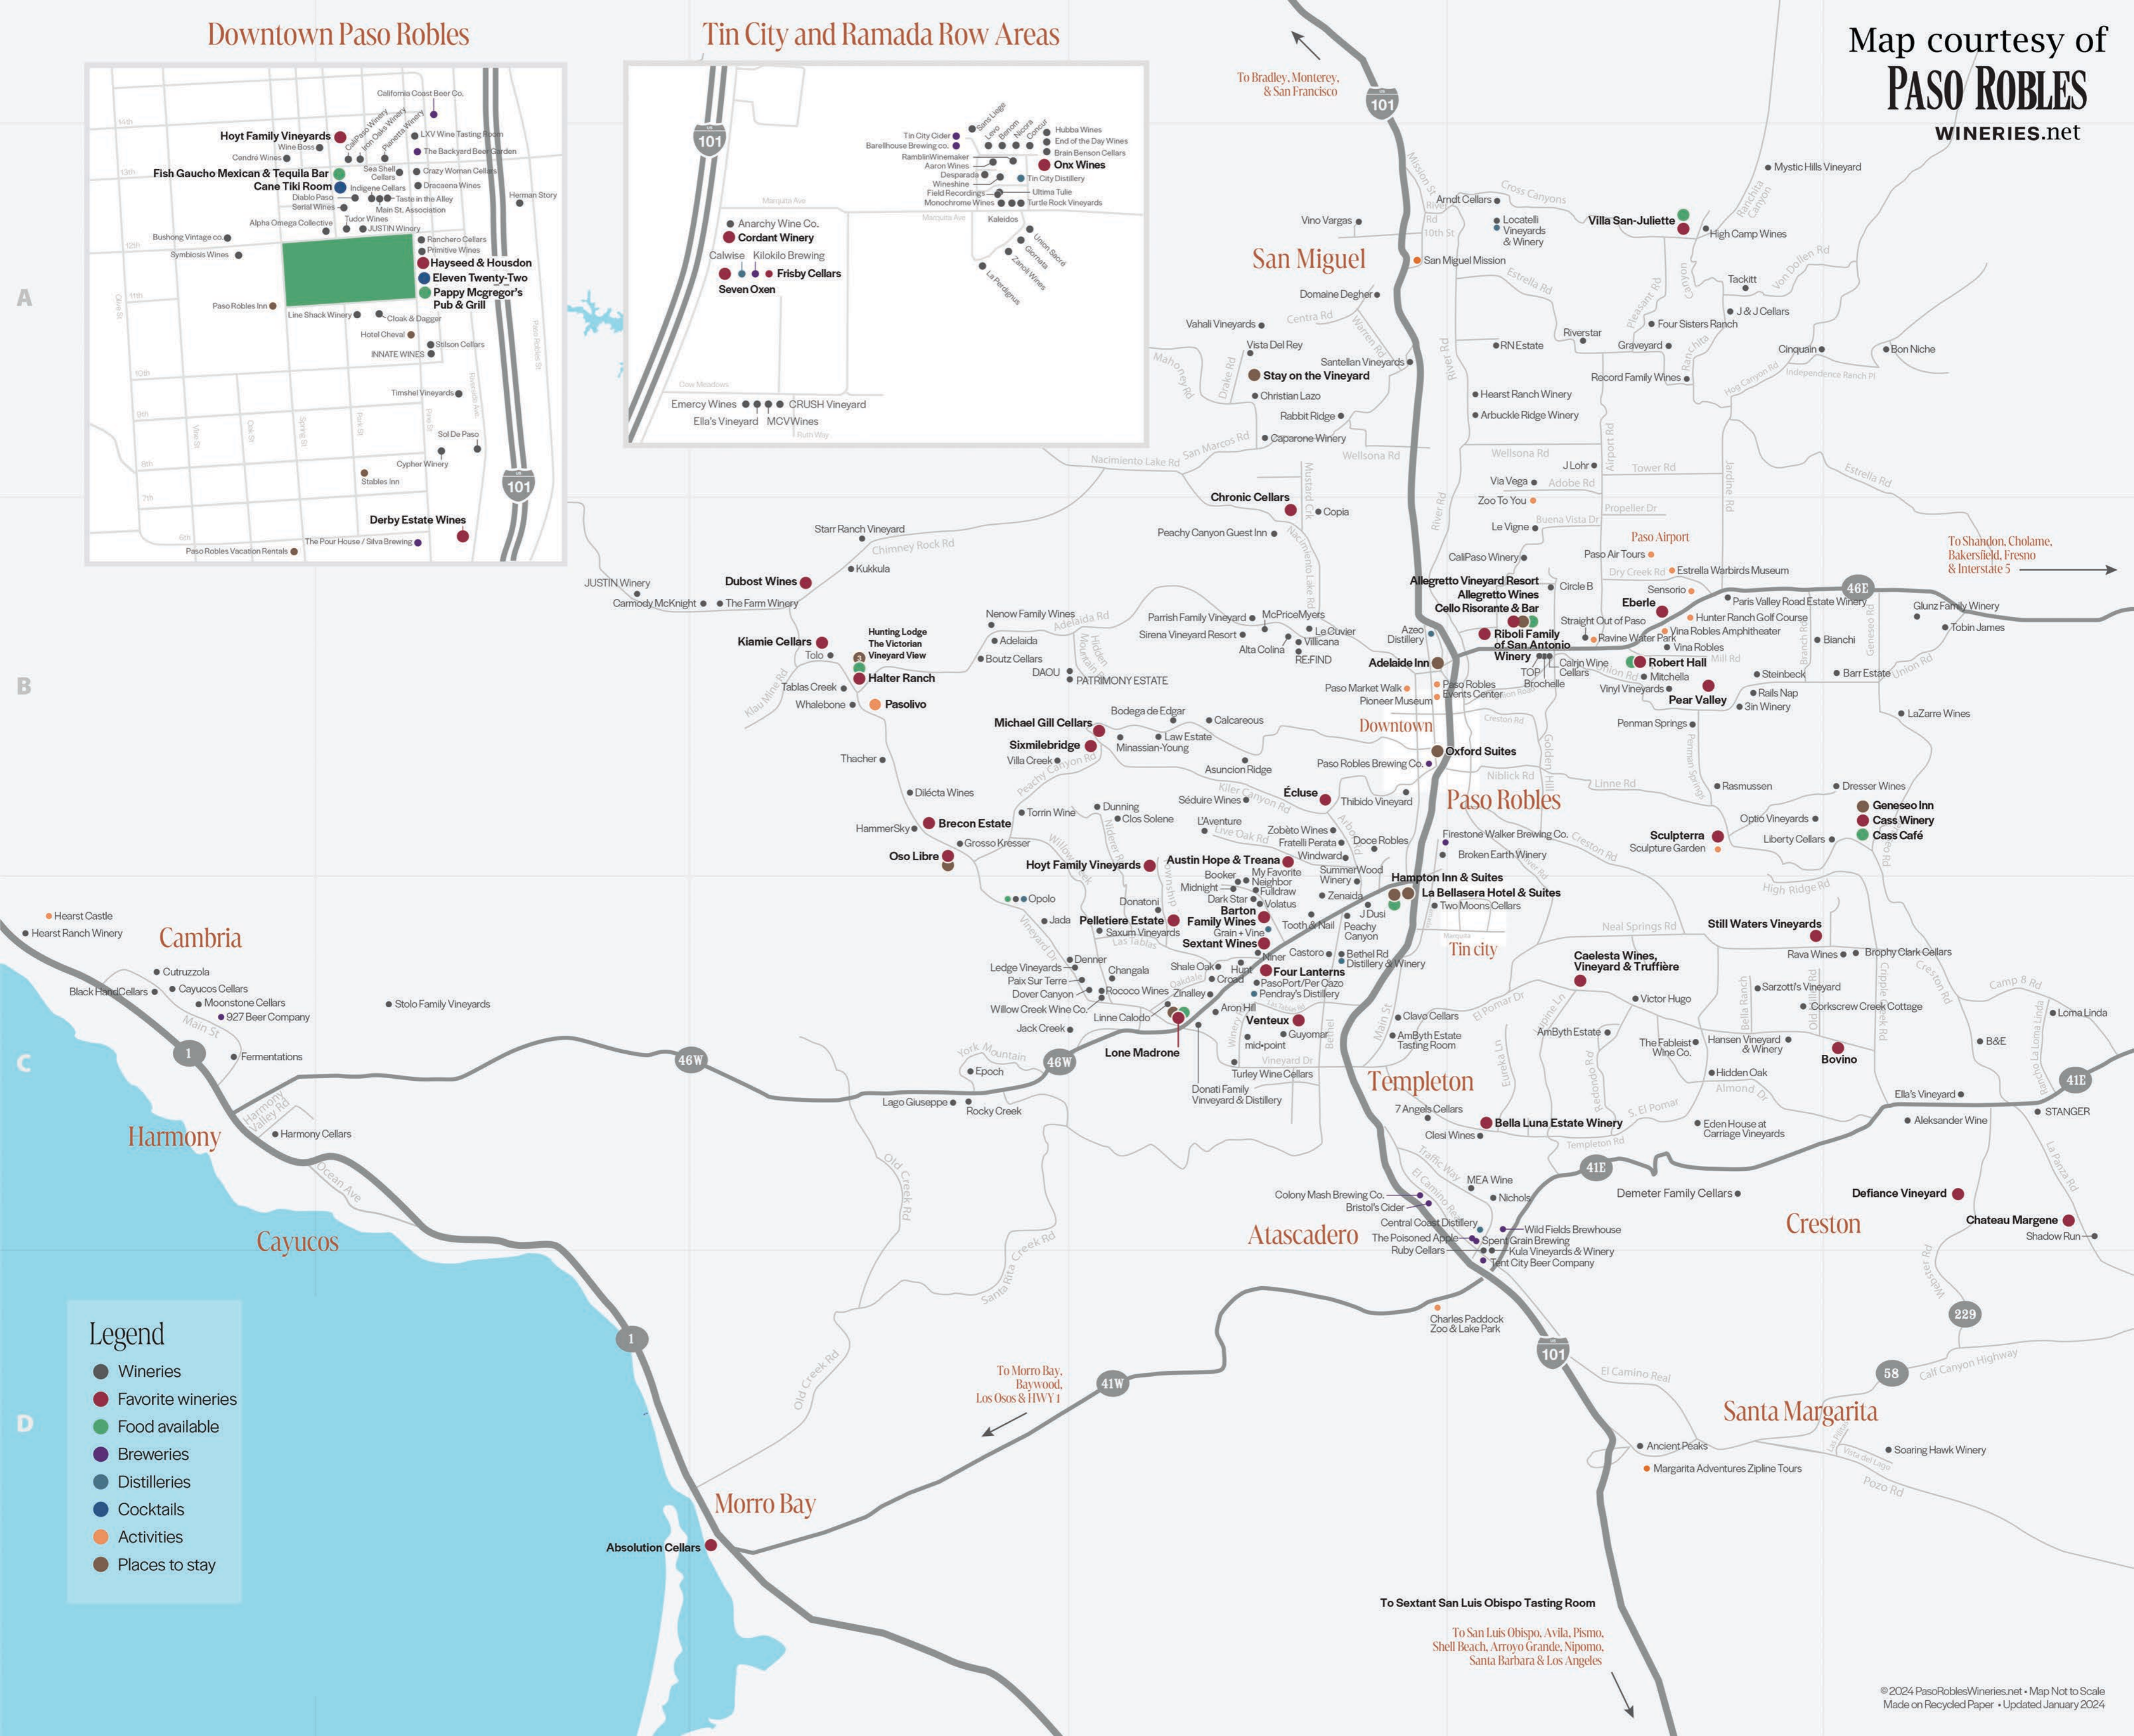

**Downtown Paso Robles**

**Tin City and Ramada Row Areas**

A

B

C

D

**Legend**

- Wineries
- Favorite wineries
- Food available
- Breweries
- Distilleries
- Cocktails
- Activities
- Places to stay